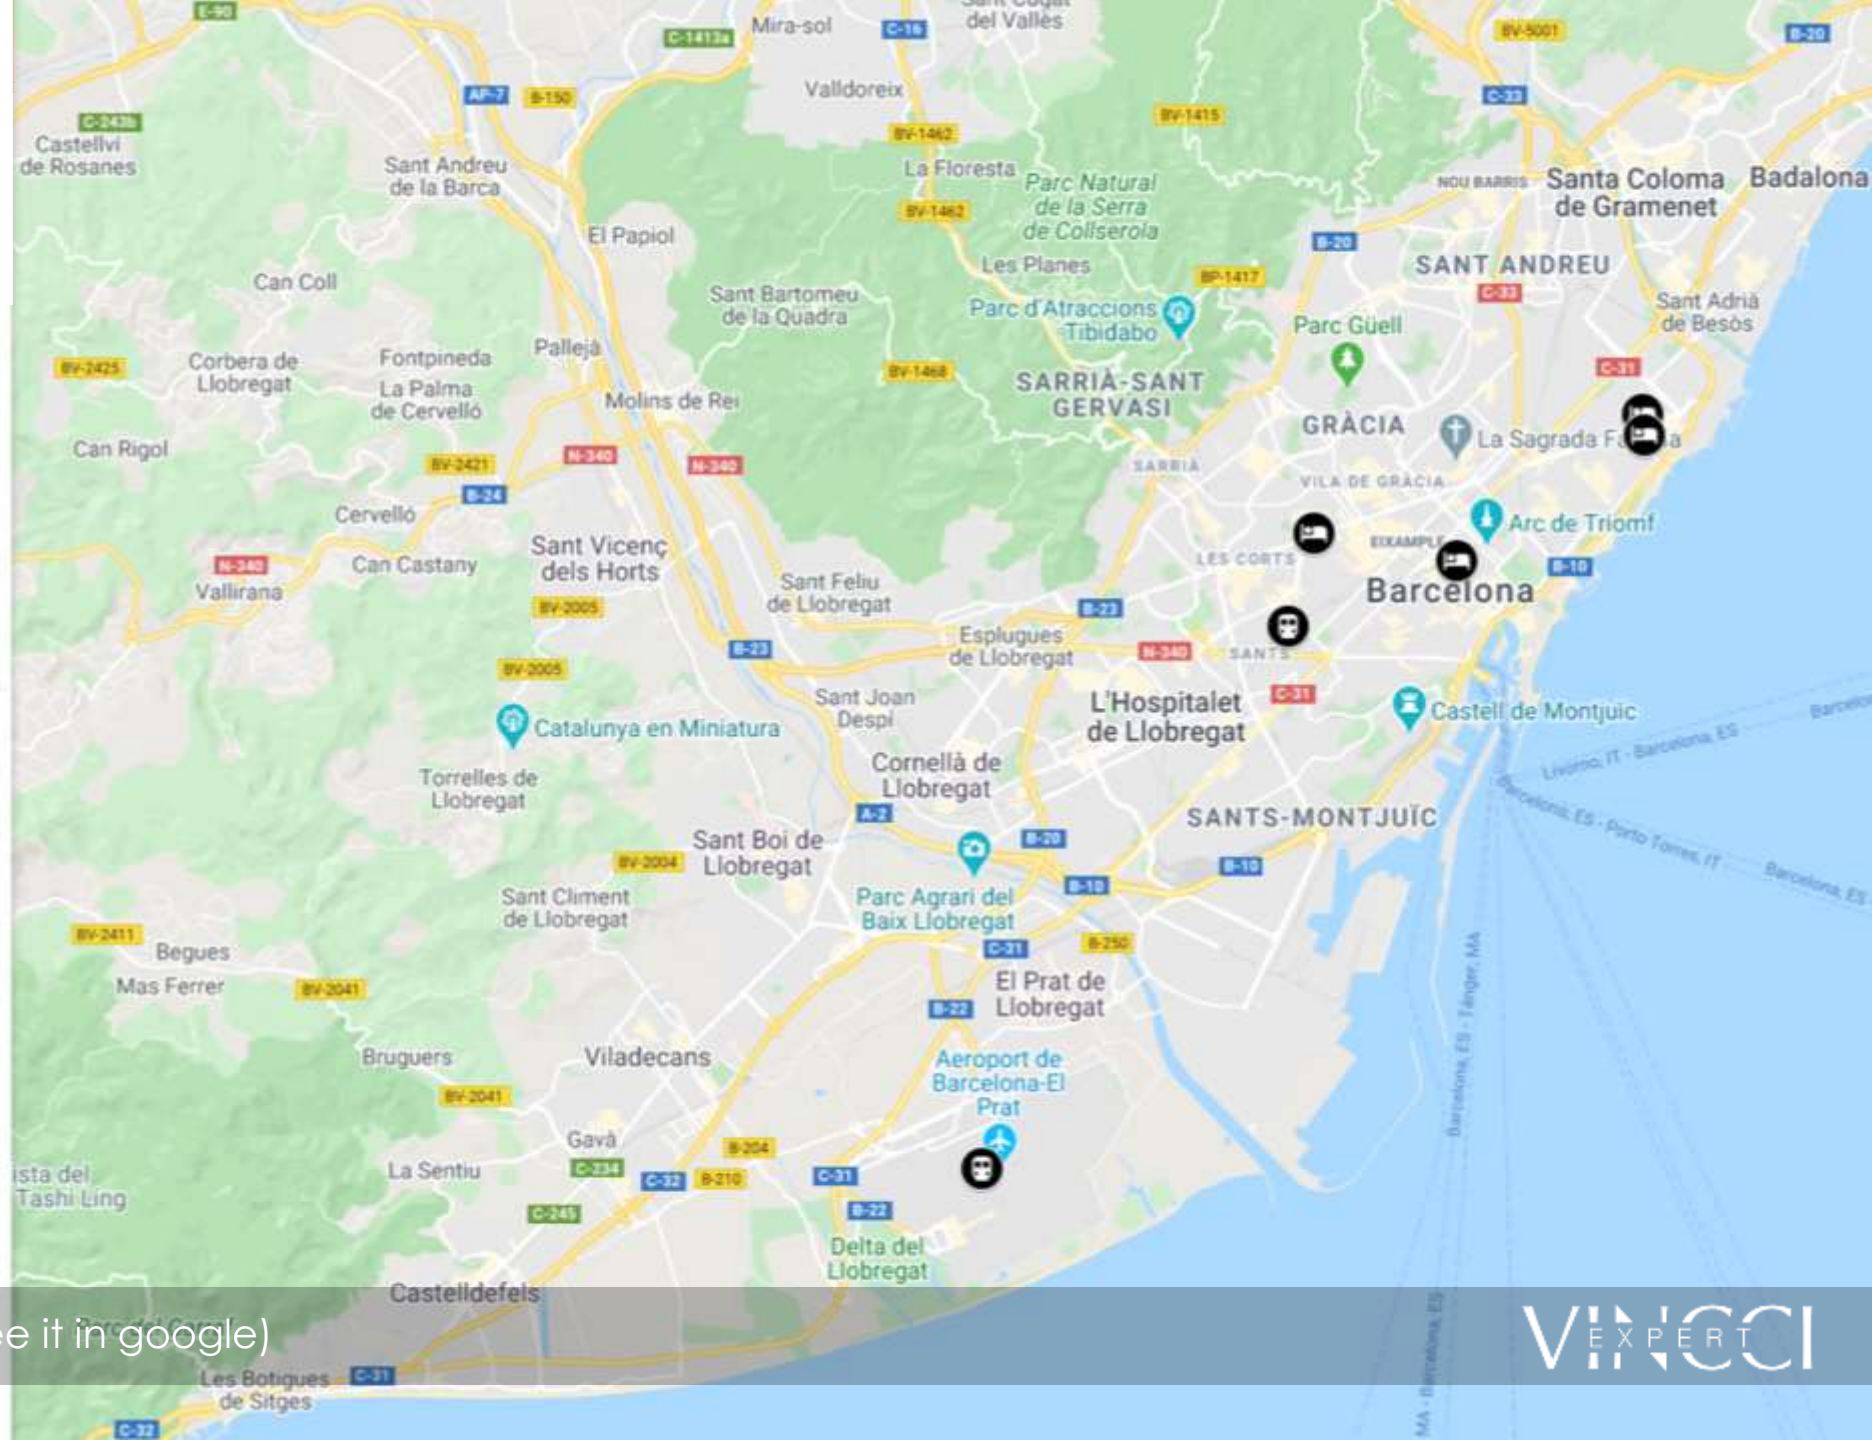

VINCCI
EXPERT

- Hotel Vincci Bit Barcelona
- Vincci Marítimo Hotel
- Hotel Vincci Gala
- Vincci Mae
- Train Station Sants
- Airport El Prat

LOCATION (Clic on the map to see it in google)

VINCCI
EXPERT

<https://www.vinccigala.com/>